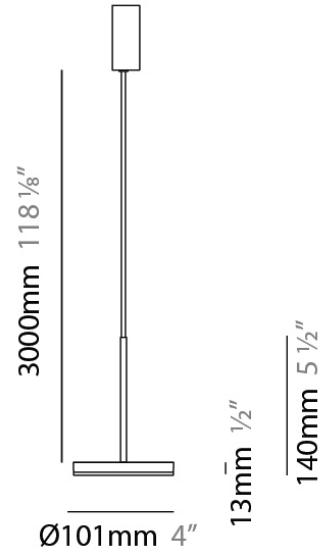

BELLA SUSPENSION

D81667-TIM

PROJECT

TYPE

NOTES

QUANTITY

DATE

GENERAL

Series: Bella

Brand: Panzeri

Division: Design

Mounting Type: Suspension

Mounting Location: Ceiling

Subcategory: Pendant

PHYSICAL

Shape: Disc

Diameter (mm): 101

Diameter (in): 4

Height (mm): 13

Height (in): 1/2

Max. Overall Height (mm): 3013

Max. Overall Height (in): 118 ⁵/₈

Light Distribution: Direct

Weight (kg): 0.54501

Weight (lbs): 1.2

Diffuser: Opal - Acrylic

Fixture Material: Metal

ELECTRICAL

Lamp Type: LED

Input Wattage (W): 6.5

Dimming: Non-Dimmable

Driver Location: Integrated

Input Voltage (V): 120

LED

Number of LEDs: 1

Color Temperature (°K): 2700

Max. Delivered Lumen (lm): 388

Nominal Lumen (lm): 460

CRI: >80 CRI

OPTICAL

RATINGS AND CERTIFICATIONS

Certified By: CSA Certified to UL and CSA Standards

IP rating: IP40