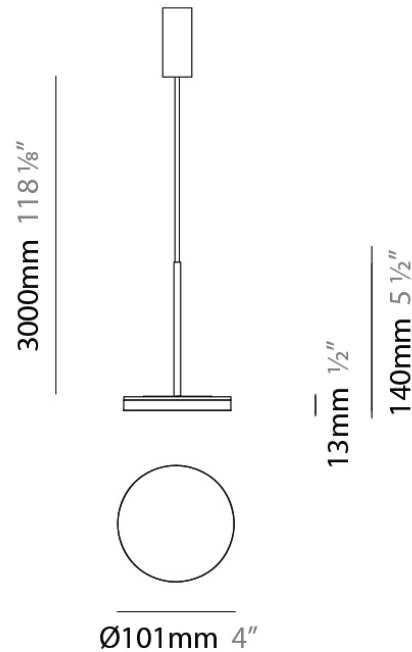

BELLA SUSPENSION

D81668-TIM

PROJECT
TYPE
NOTES
QUANTITY
DATE

GENERAL

Series: Bella
Brand: Panzeri
Division: Design
Mounting Type: Suspension
Mounting Location: Ceiling
Subcategory: Pendant

PHYSICAL

Diameter (mm): 101
Diameter (in): 4
Height (mm): 13
Height (in): 1/2
Max. Overall Height (mm): 3013
Max. Overall Height (in): 118 7/8
Light Distribution: Indirect
Weight (kg): 0.54501
Weight (lbs): 1.2
Diffuser: Opal - Acrylic
Fixture Material: Aluminum Die Cast
Cable Details: 3000mm / 118 1/8" Cable

ELECTRICAL

Lamp Type: LED
Input Wattage (W): 6.5
Driver Location: Integrated
Input Voltage (V): 120

LED

Number of LEDs: 1
Color Temperature (°K): 2700
Max. Delivered Lumen (lm): 388
Nominal Lumen (lm): 460
CRI: >80 CRI

OPTICAL

RATINGS AND CERTIFICATIONS

Certified By: CSA Certified to UL and CSA Standards
IP rating: IP40